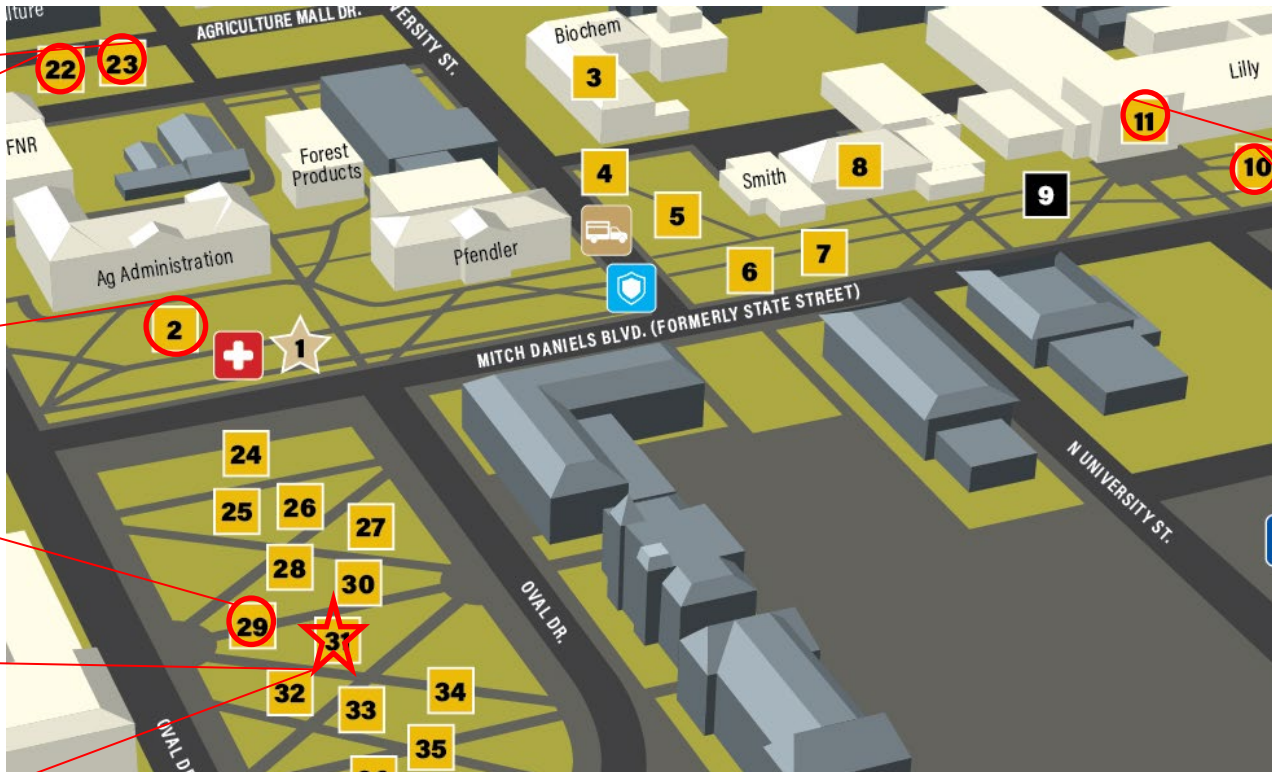

# Who's that Indymon?

Each Indymon card features an Indiana native species listed on [Indiana Division of Fish & Wildlife endangered and special concern species list](#).

Institute for a Sustainable Future

Purdue's Institute for a Sustainable Future collaborates with researchers all across Purdue! Check out these sites to collect your Indymon cards and learn more about our campus partners!

- Site 2- College of Agriculture
- Site 10- Agronomy, Botany & Plant Pathology and Midwest Regional Climate Center
- Site 11- Biological Sciences